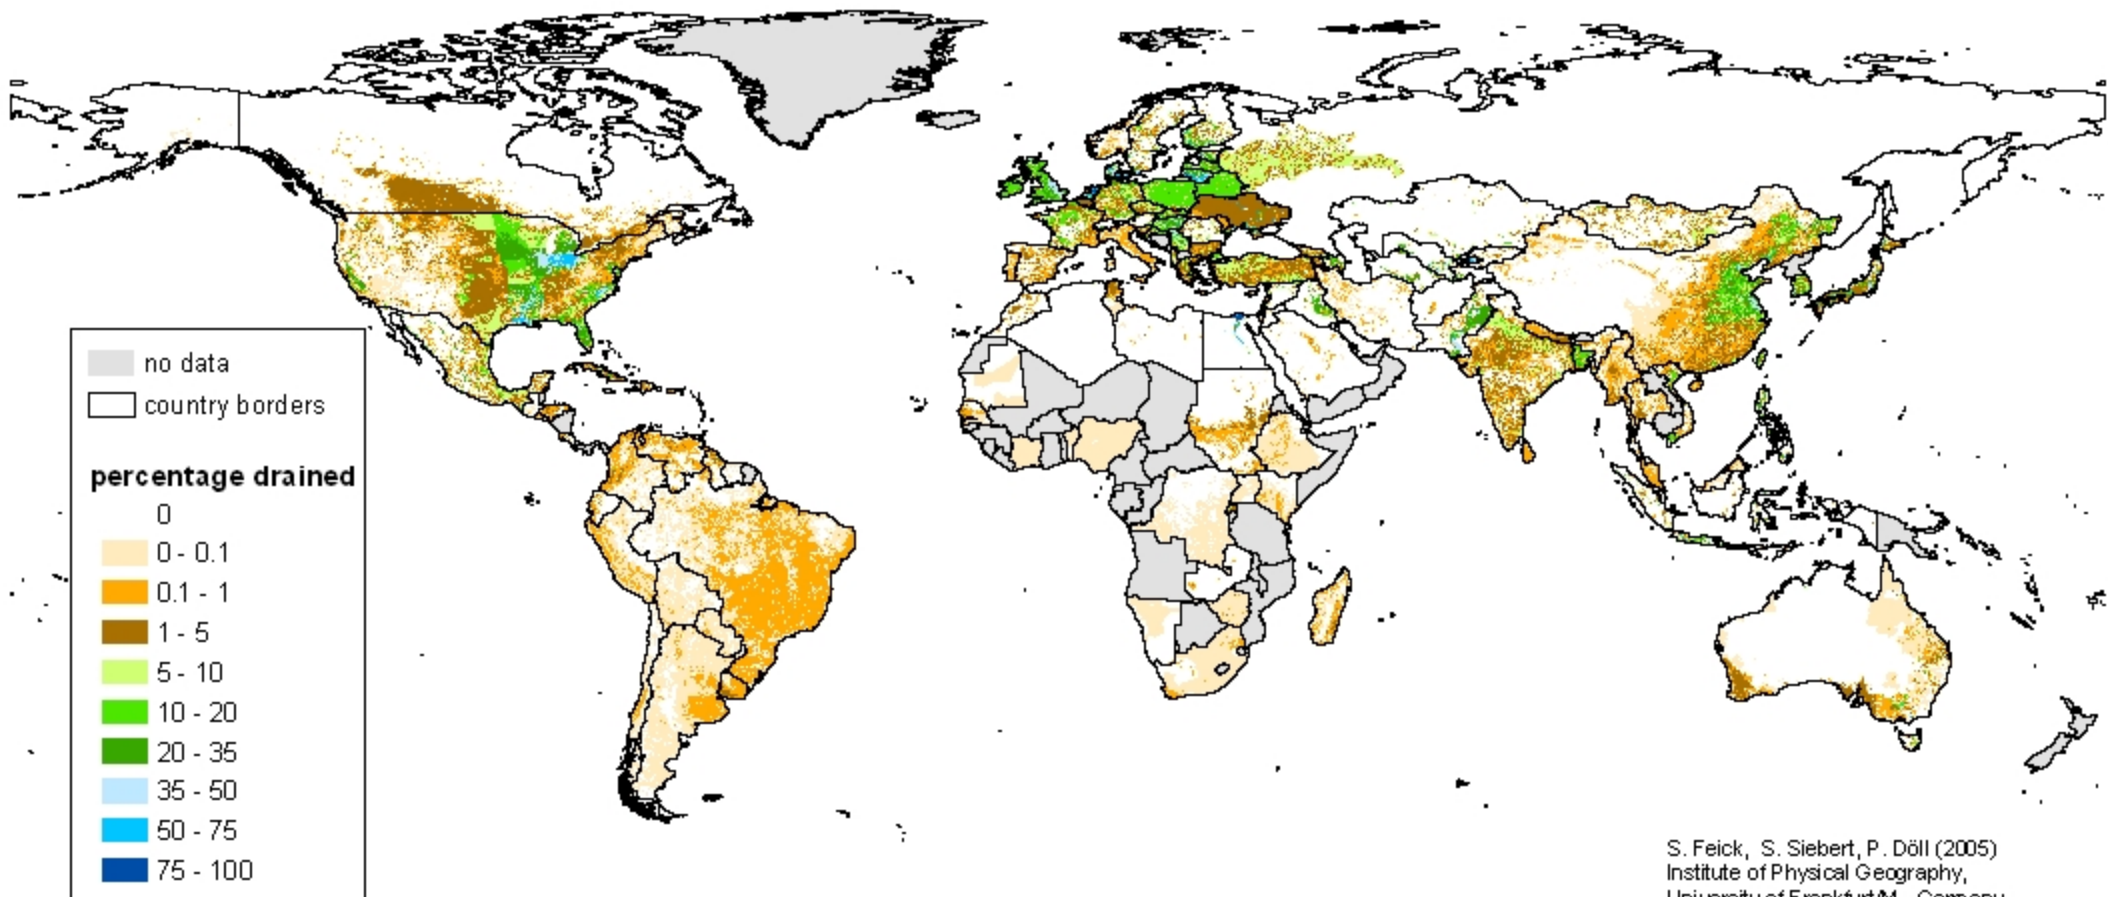

A Digital Global Map of Artificially Drained Agricultural Areas

S. Feick, S. Siebert, P. Döll (2005)
Institute of Physical Geography,
University of Frankfurt/M., Germany