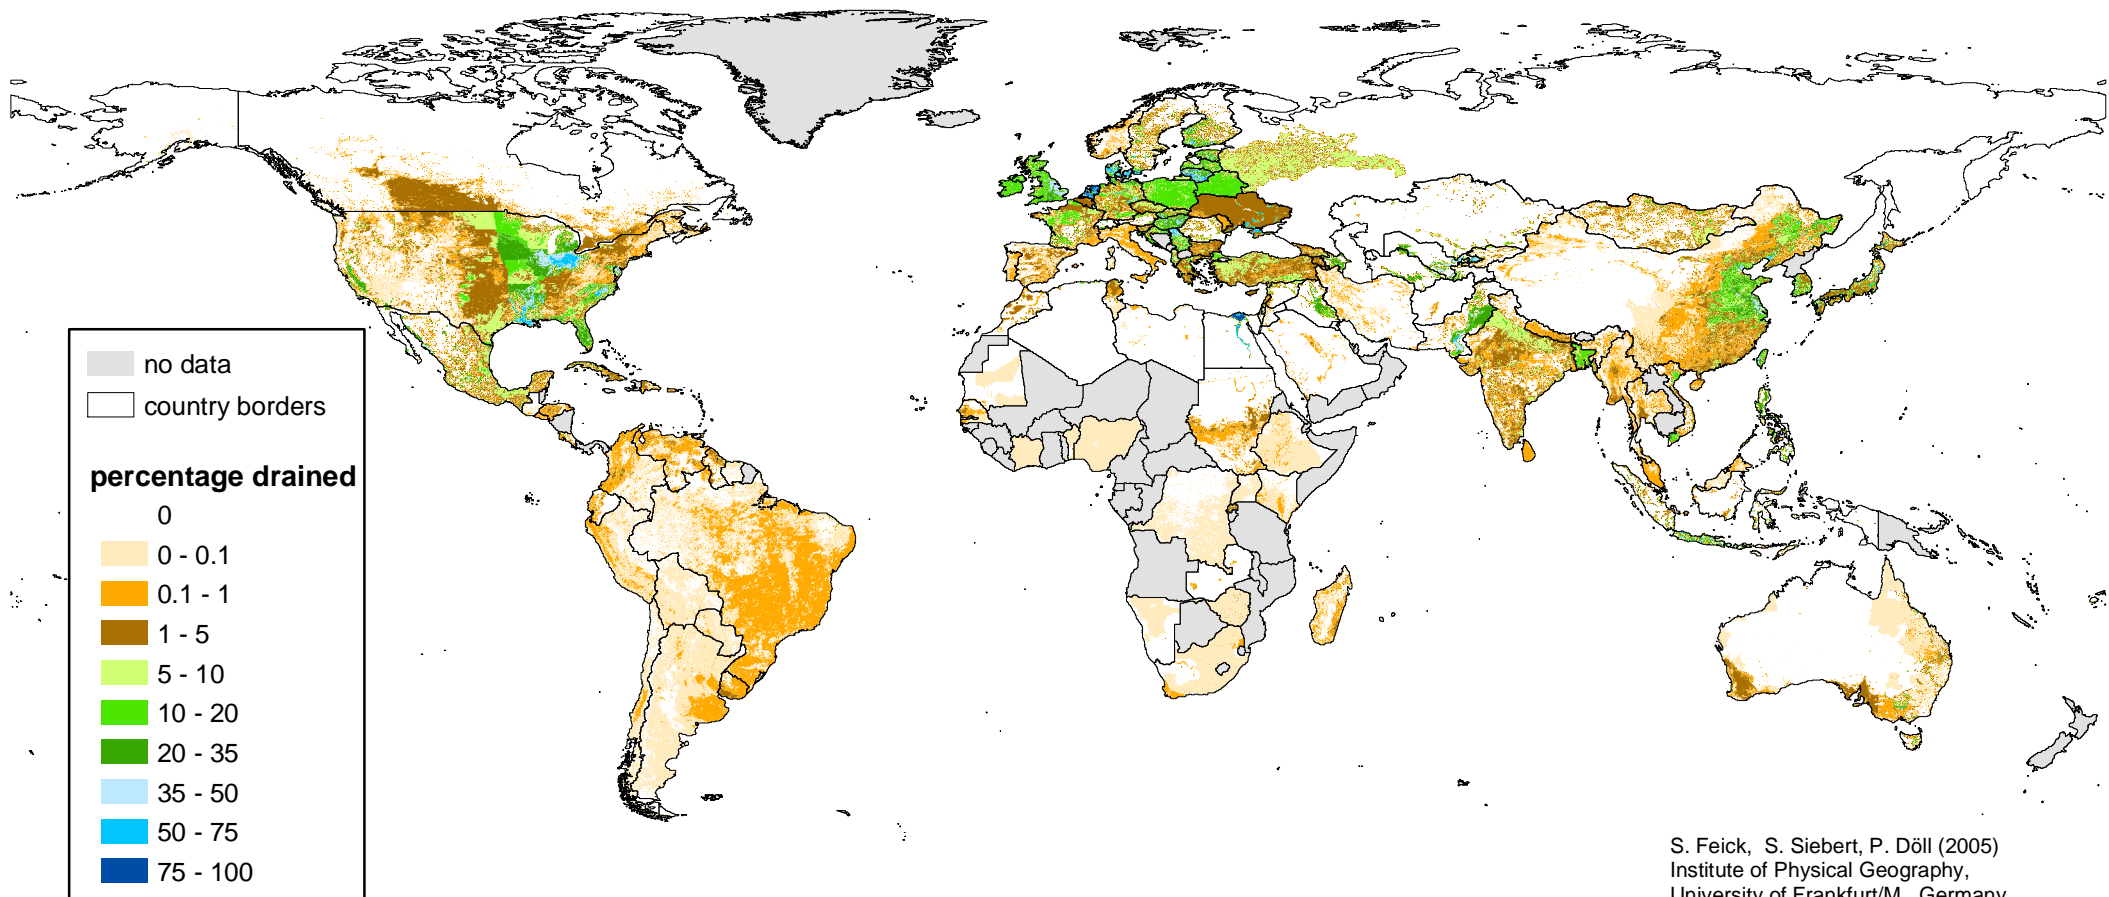

# A Digital Global Map of Artificially Drained Agricultural Areas

S. Feick, S. Siebert, P. Döll (2005)  
Institute of Physical Geography,  
University of Frankfurt/M., Germany